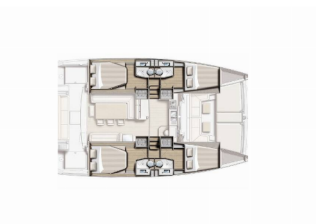

**DECK:** Bimini top, Cockpit table, Cockpit/stern, outside shower, Dinghy, Electric anchor windlass, Sprayhood, Teak cockpit

**ENTERTAINMENT:** Outdoor speakers, Radio, Underwater lights

**GALLEY:** Hot water