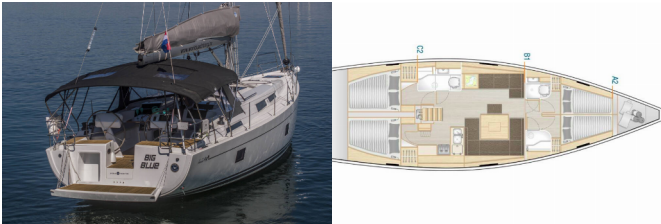

HANSE 458

Big Blue (2023)

World Yachting Charter • Obala Jerka Šižgorića 1 • 22000 Šibenik • Croatia

Phone: +385 91 122 7444

E-mail: booking@worldyachting.hr

Web: www.worldyachting.hr

DECK: Bimini top, Cockpit table, Cockpit/stern, outside shower, Dinghy, Electric anchor windlass, Sprayhood, Teak cockpit

ENTERTAINMENT: Outdoor speakers, Radio, TV

GALLEY: Hot water

NAVIGATION: Autopilot, Bow thruster, Depthsounder, GPS chart plotter - cockpit, Speedometer (Speed log), Wind instrument/Anemometer, Wind/speed/depth instruments

SAFETY: VHF radio

YACHT ELECTRICS: Air Conditioning, Heating, Inverter

Yacht Base Marina Mandalina, Šibenik, Croatia

Yacht ID 14

Yacht Brands Hanse Yachts

Yacht Name Big Blue

Production Year 2023

Length 14.04 M