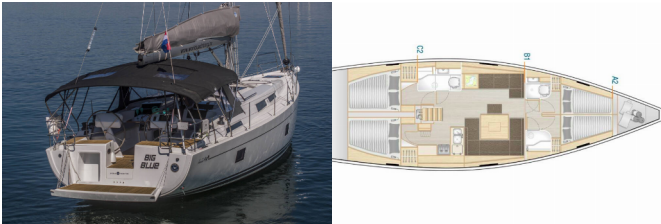

# HANSE 458

Big Blue (2023)

**DECK:** Bimini top, Cockpit table, Cockpit/stern, outside shower, Dinghy, Electric anchor windlass, Sprayhood, Teak cockpit

**ENTERTAINMENT:** Outdoor speakers, Radio, TV

**GALLEY:** Hot water

**NAVIGATION:** Autopilot, Bow thruster, Depthsounder, GPS chart plotter - cockpit, Speedometer (Speed log), Wind instrument/Anemometer, Wind/speed/depth instruments

**SAFETY:** VHF radio

**YACHT ELECTRICS:** Air Conditioning, Heating, Inverter

**Yacht Base** Marina Mandalina, Šibenik, Croatia

**Yacht ID** 14

**Yacht Brands** Hanse Yachts

**Yacht Name** Big Blue

**Production Year** 2023

**Length** 14.04 M

**Cabins** 4

**Berths** 8 + 2

**WC** 3