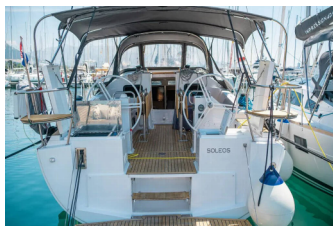

<b>Yacht Base</b>	Marina Mandalina, Šibenik, Croatia
<b>Yacht ID</b>	28
<b>Yacht Brands</b>	Elan Marine
<b>Yacht Name</b>	Soleos
<b>Production Year</b>	2022
<b>Length</b>	13.51 M
<b>Cabins</b>	3
<b>Berths</b>	6 + 2
<b>WC</b>	2

**COMFORT:** Cockpit backrest, Cockpit cushions

**DECK:** Anchor Delta, Bathing platform, Bimini top, Cockpit fridge, Cockpit grill, Electric anchor windlass, Grill/Barbecue/Plancha, Sprayhood, Teak cockpit