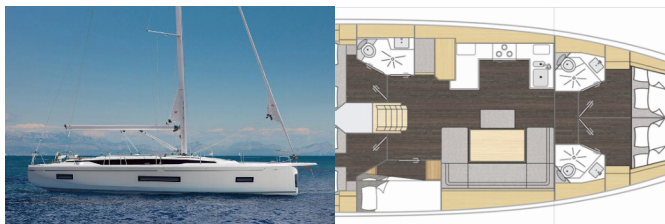

BAVARIA C46

Rib Eye (2025)

World Yachting Charter • Obala Jerka Šižgorića 1 • 22000 Šibenik • Croatia

Phone: +385 91 122 7444

E-mail: booking@worldyachting.hr

Web: www.worldyachting.hr

Yacht Base	Marina Mandalina, Šibenik, Croatia
Yacht ID	30
Yacht Brands	Bavaria
Yacht Name	Rib Eye
Production Year	2025
Length	14.50 M
Cabins	5
Berths	10 + 2
Max Persons	12
WC	3

DECK: Anchor winch remote control, Bimini top, Cockpit fridge, Cockpit grill, Cockpit light, Cockpit/stern, outside shower, Dinghy, Electric anchor windlass, Folding cockpit table, Hydraulic lifting swimming platform, Lowerable cockpit table, Sprayhood, Teak cockpit

ENTERTAINMENT: FUSION sound system, Outdoor speakers, TV

GALLEY: Hot water, Refrigerator

INTERIOR: Indirect lighting in cabins and salon

NAVIGATION: Autopilot, Bow thruster, Depthsounder, GPS chart plotter - cockpit, Speedometer (Speed log), Wind instrument/Anemometer, Wind/speed/depth instruments