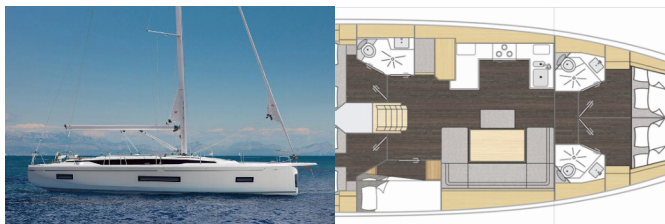

# BAVARIA C46

Rib Eye (2025)

<b>Yacht Base</b>	Marina Mandalina, Šibenik, Croatia
<b>Yacht ID</b>	30
<b>Yacht Brands</b>	Bavaria
<b>Yacht Name</b>	Rib Eye
<b>Production Year</b>	2025
<b>Length</b>	14.50 M
<b>Cabins</b>	5
<b>Berths</b>	10 + 2
<b>Max Persons</b>	12
<b>WC</b>	3

**DECK:** Anchor winch remote control, Bimini top, Cockpit fridge, Cockpit grill, Cockpit light, Cockpit/stern, outside shower, Dinghy, Electric anchor windlass, Folding cockpit table, Hydraulic lifting swimming platform, Lowerable cockpit table, Sprayhood, Teak cockpit