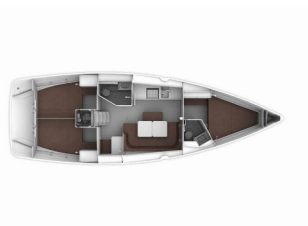

**DECK:** Bimini top, Cockpit table, Cockpit/stern, outside shower, Dinghy, Electric anchor windlass, Sprayhood, Teak cockpit

**ENTERTAINMENT:** Outdoor speakers, Radio, TV

**GALLEY:** Hot water

**NAVIGATION:** Autopilot, Bow thruster, Depthsounder, GPS chart plotter - cockpit, Speedometer (Speed log), Wind instrument/Anemometer