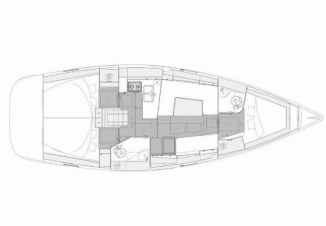

ELAN IMPRESSION 40.1

Oto (2022)

World Yachting Charter • Obala Jerka Šižgorića 1 • 22000 Šibenik • Croatia

Phone: +385 91 122 7444

E-mail: booking@worldyachting.hr

Web: www.worldyachting.hr

DECK: Bimini top, Cockpit fridge, Cockpit table, Cockpit/stern, outside shower, Dinghy, Electric anchor windlass, Grill/Barbecue/Plancha, Sprayhood, Teak cockpit

YACHT ELECTRICS: Heating, Inverter

Yacht Base Marina Mandalina, Šibenik, Croatia

Yacht ID 7

Yacht Brands Elan Marine

Yacht Name Oto

Production Year 2022

Length 11.99 M

Cabins 3